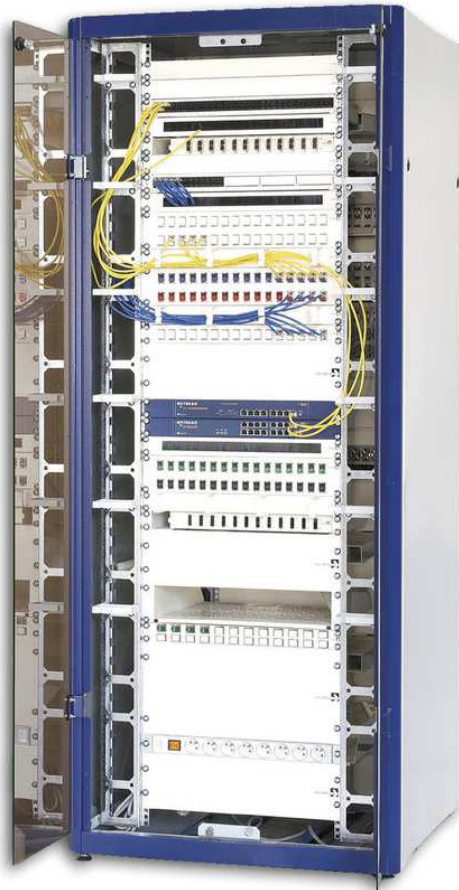

BG-PCS-SET-PC-VM-SERVER-MIETE

Virtual display computer in industrial design for a virtual Operator's position (annual technical know-how fee)

Overview

The virtual display computer is exhibited in a cooled and dust-free server cabinet inside the company building of the Schneid company. All system data are transmitted to these virtual PC via Internet and displayed in this PC. The annual user fee includes all operating costs for electricity and Internet as well as the costs for a continuous renewal of the hardware.